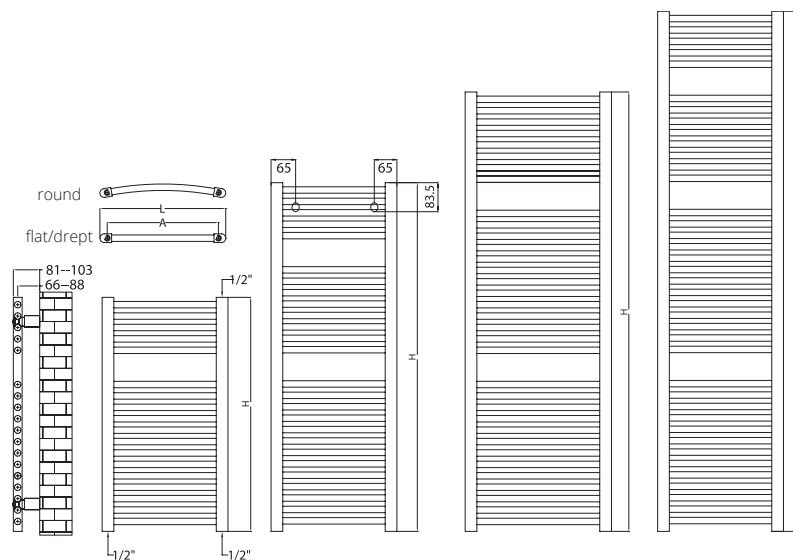

SCALA N

Valves are not included and must be ordered separately, if required.
Robineții nu sunt incluși și trebuie comandați separat, la cerere.

SCALA N

SCALA N is a good looking radiator which won't steal the show, just will keep you and your towels warm all day. Available in any colour and chrome plated. In its round version, SCALA N ROUND is a elegant towel rail radiator, its gently curving tubes work together to combine aesthetic appeal with efficient drying space.

Scala n round

Height/ Înălțime (H) mm	Length/ Lățime (L) mm	Centres/ Interax (A) mm	No el/Nr elemente	Weight/ Greutate kg	Volume/ Volum l	OUTPUT/PUTERE TERMICĂ (watt)				electrical				
						Δt=30°C		Δt=40°C			Δt=50°C		Δt=60°C	
						ral	chrome	ral	chrome	ral	chrome	ral	chrome	
800	450	400	18	6.0	3.6	179	138	253	195	342	263	426	328	300
800	500	450	18	6.5	3.8	200	154	282	217	381	293	475	365	300
800	600	550	18	9.4	5.2	231	177	326	251	440	339	548	421	500
1200	450	400	26	8.7	5.2	261	201	369	284	499	384	620	477	600
1200	500	450	26	9.4	5.6	286	220	404	311	546	420	679	522	600
1200	600	550	26	10.7	6.4	340	262	480	370	649	499	808	621	600
1500	450	400	34	11.1	6.7	344	265	486	374	656	505	817	628	600
1500	500	450	34	12.0	7.2	376	289	531	409	718	552	893	687	900
1500	600	550	34	13.8	8.3	441	339	622	479	841	647	1047	805	900
1800	450	400	39	12.9	7.8	398	306	562	433	760	585	946	727	900
1800	500	450	39	13.9	8.4	406	312	573	441	775	596	964	742	900
1800	600	550	39	15.9	9.6	509	392	719	553	972	748	1209	930	1200

● We can make custom dimensions, after technical analysis. | Putem executa dimensiuni speciale, în urma unei analize tehnice.

Max. working pressure/Presiune max. de lucru 7 bar

Max. working temperature/ Temperatură max. de lucru 90 °C